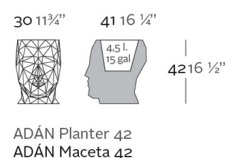

Weight

3.5 Kg

Finishes

SELF-WATERING

Ref. 49064R

Self-watering system included in all planters except those with basic finish

BASIC

Ref. 49064A