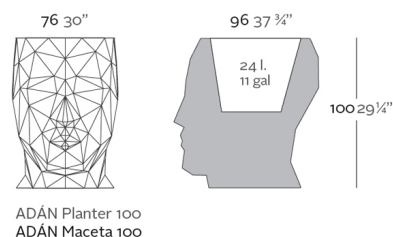

Weight

17 Kg

Finishes

SELF-WATERING

Ref. 49074R

Self-watering system included in all planters except those with basic finish

BASIC

Ref. 49074A