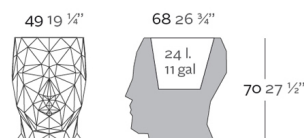

ADÁN Planter 70
ADÁN Maceta 70

RGB LED

Ref. 49060L

Translucent white matt Polyethylene. Includes LED light operated by remote control. Colors can be selected or changed automatically (White, red, green, blue, light blue, pink and yellow).

RGB LED DMX

Ref. 49060D

Translucent white matt Polyethylene. Includes LED light operated by DMX512 wireless, allowing the connexion to light control systems (XLR), Wi-Fi routers, home automation, etc.

RGB LED BATTERY

Ref. 49060Y

Translucent white matt Polyethylene. Includes cordless LED light with rechargeable batteries, operated by remote control.